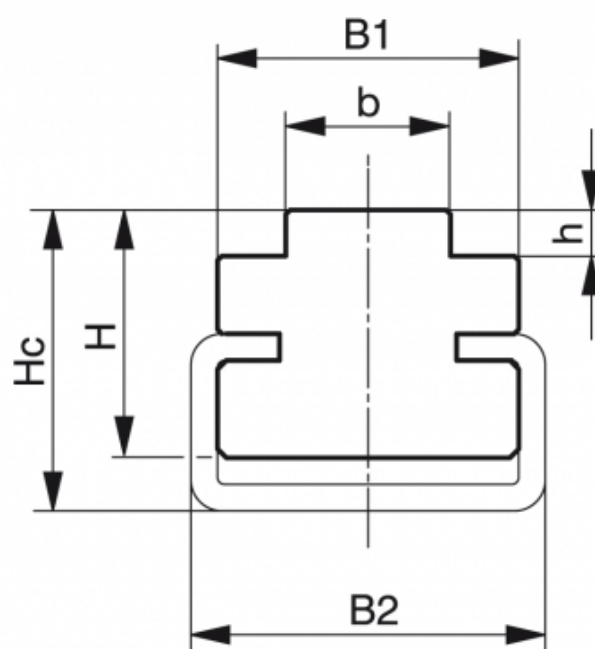

Data Sheet

Article number: 617221210009

Description: Sliding guides CT 16B-1 green
Fits C5 profile, L=2000

Measures

b	= 16
B1	= 24
B2	= 28
H	= 14
h	= 3,5
Hc	= 18
Profile	= C5